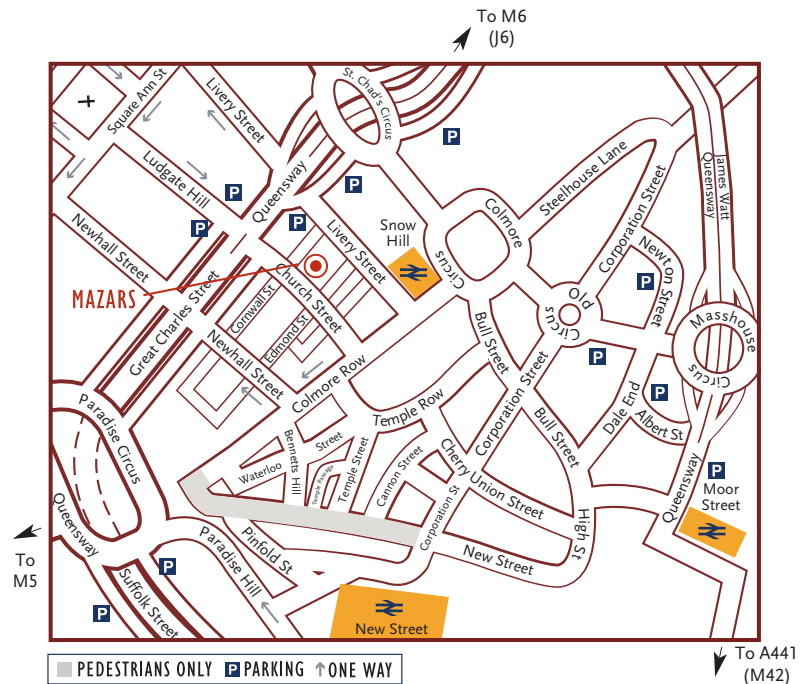

### Directions to Mazars Birmingham

##### From New Street Station

Come out of the main station exit through the Pallasades Shopping Centre. At the bottom of the Pallasades ramp walk straight ahead up Corporation Street. After about 150 meters (just before House of Fraser) turn left up Cherry Street. Walk straight across St Philips Square and straight over Colmore Row at the end that runs parallel to the square. Church Street is the road straight ahead of you running off Colmore Row. The office is on the right hand side about half way down on the corner where Cornwall Street crosses Church Street.

##### From Snowhill Station

Come out of the main station exit onto Colmore Row. Turn right and go along Colmore Row (the Cathedral Square will be on your left). Church Street is the second turn on the right. The office is on the right hand side about half way down on the corner where Cornwall Street crosses Church Street.

#### By Road

See markings around map.