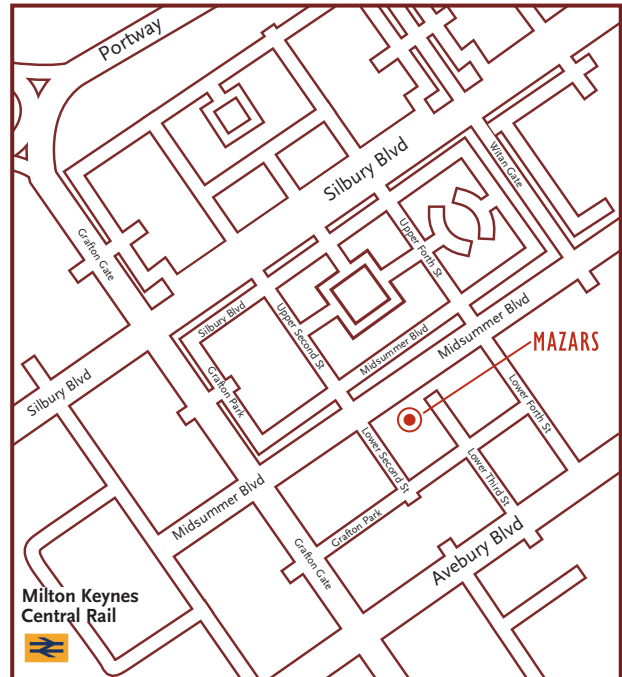

How to find us in . . .

Milton Keynes

The Pinnacle
160 Midsummer Boulevard
Milton Keynes
MK9 1FF
Tel: 01908 664466
Fax: 01908 257101
www.mazars.co.uk

Directions to Mazars in Milton Keynes

By Road

Exit at Junction 14 of the M1. Follow the signs to Central Milton Keynes on the Portway H5. At the North Saxon Roundabout turn left onto Saxon Gate V7. Turn right at the second set of traffic lights into Midsummer Boulevard. Follow the road to the next set of traffic lights, go straight across and then turn left at the next entrance and immediately right into the service road. The Pinnacle is on the left hand side. Pay and display public car parking is to the front and either side of The Pinnacle.

By Train

Milton Keynes Central Station is a 5 minute walk from the office and connects to London Euston and Birmingham. Midsummer Boulevard is through the Station Square. The Pinnacle is on the right hand side approximately quarter of a mile from the station.