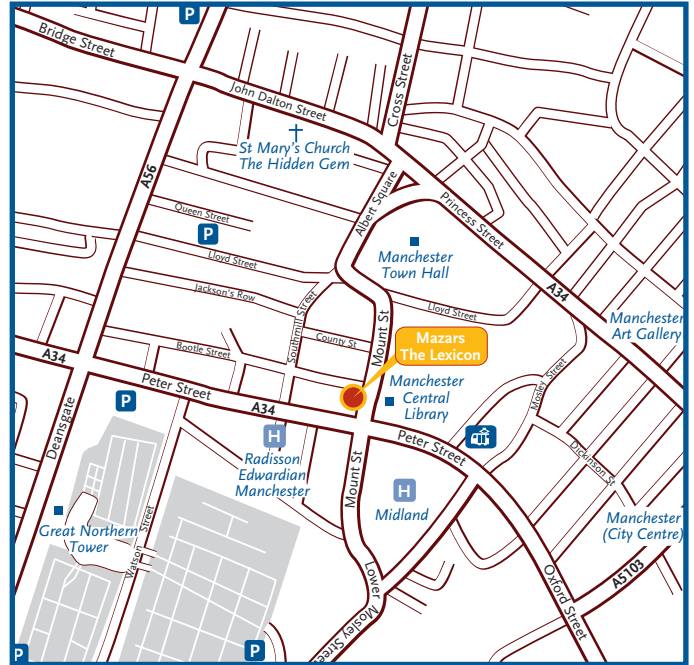

### Directions to Mazars Manchester

##### From the south

From the M6 Junction 19 join the M56. Follow signs for the city centre (A5103). Then follow signs for the Manchester Central Convention Complex/Bridgewater Hall onto Medlock Street. Go through the lights onto Lower Mosley Street. Pass Bridgewater Hall on your right, at the lights take the left turning over the tram lines, follow the road passed the Midland Hotel on your right and at the next set of light go straight over and the office is on the left hand side. The entrance is next to Starbucks.

##### From the north

From the M6, join the M61 at Preston. Follow signs for M60 south and west towards the Trafford Centre. Follow signs for the city centre and Manchester Central Convention Complex (A57). Turn left into Water Street and left onto the A56 Deansgate. Turn right onto Peter Street at the next set of lights, turn left onto Mount Street and the office can be found on the left hand side next to Starbucks.

#### By Tram

Alight at the St Peter's Square tram stop, the office is opposite Manchester Central Library.