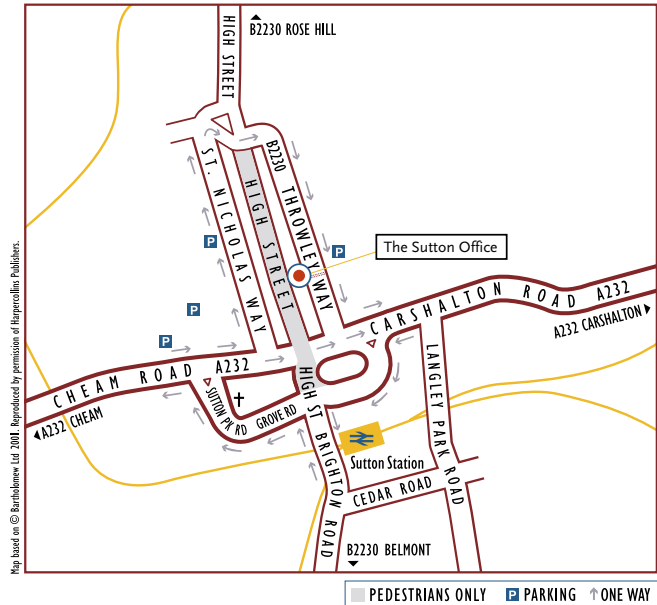

How to find us in . . .

Sutton

Times House
Throwley Way
Sutton
Surrey SM1 4JQ

Tel : +44 (0)20 8661 1826
Fax : +44 (0)20 8643 5058
www.mazars.co.uk

Directions to Mazars LLP in Sutton

By Road

Directions from M25

Exit at junction 8 (Reigate). Take exit on roundabout sign-posted Sutton (A217 Brighton Road). Follow A217 for approximately 8 miles. Take B2230 (roundabout signposted Sutton) and continue for approximately 2 miles. Upon approaching Sutton Town Centre go past Sutton station (on left) to main lights. Turn left and move into right hand lane following the one way system round to the right and through the pedestrian lights and moving into left hand lane to next set of lights. Follow one way system round to left, St Nicholas Way, and move into right hand lane. You may now effectively have to go “round the block” and come back on yourself into Throwley Way. Times Square car park is about half way up on the left and Times house is opposite and we are on the 6th floor.

Directions from Epsom

At the end of Epsom High Street fork left into East Street (A24). Travel until sign post directs you to turn off the A24 to Sutton. When reaching one way system just after Holiday Inn Hotel keep to left hand and turn left just after lights into St Nicholas Way.

Follow instructions above from St Nicholas Way.

By Train

Victoria to Sutton 30 minutes. London Bridge to Sutton 45 minutes.

Come out of station and turn right. Walk straight down and cross at lights towards the Cock & Bull pub keeping on the right hand side, carry on to the next set of lights. Cross at these lights and turn right in front of Lloyds TSB. Just a short way along (opposite Police Station) is the Securicor building, turn left here into Throwley Way.

Times House is about half way down on the left hand side.