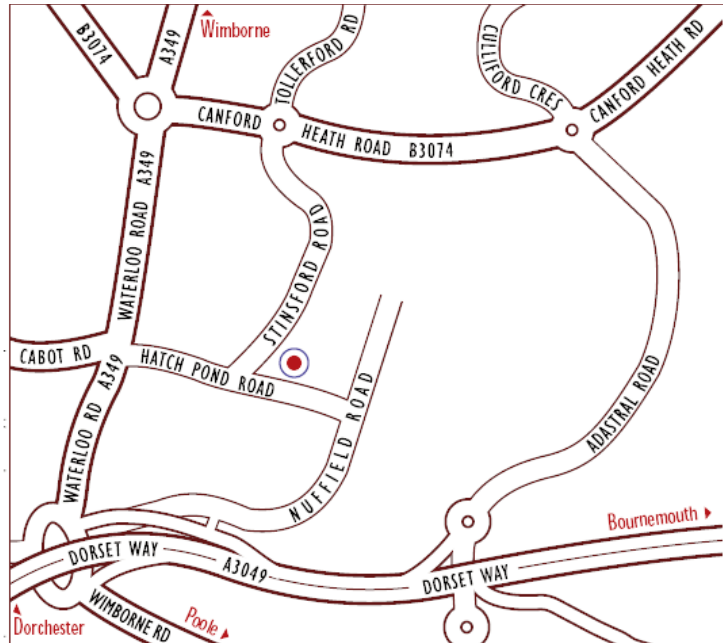

How to find us in . . .

Poole

8 New Fields
2 Stinsford Road
Nuffield
Poole
Dorset
BH17 0NF
Tel : +44 (0)1202 680777
Fax : +44 (0)1202 682671
www.mazars.co.uk

Directions to Mazars LLP in Poole

By Road

From London

- Off the M27, onto the A31, follow signs for Poole. Take the A349 to the bottom of Gravel Hill (Darby's Corner roundabout). Take the first left, signposted Bournemouth and Canford Heath.
- At the first small roundabout turn right into Stinsford Road. Follow the road to the end, turning left just before the traffic lights and then immediately right into New Fields.

From Poole Town Centre

- Take the A349 Wimborne Road for approximately 2 miles.
- At the Fleetsbridge roundabout carry on towards Wimborne past Tesco's on the left.
- At the next set of traffic lights (Burger King on the left) turn right into Hatchpond Road.
- Turn left at the next set of traffic lights into Stinsford Road, take the first right and then immediately right into New Fields.

By Rail

South West Trains
Waterloo ñ Poole (2 ñ 2.5 hours)