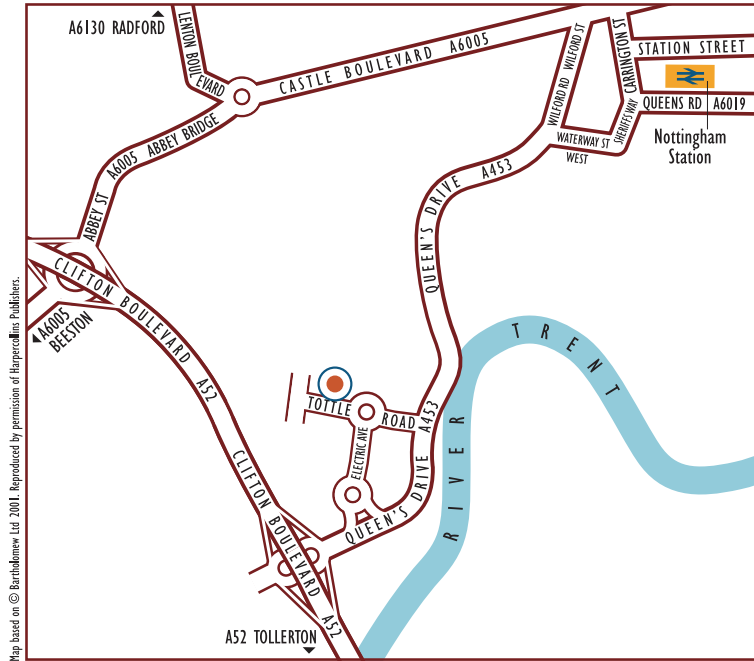

### Directions to Mazars in Nottingham

#### By Rail

- Midland Mainline
- London station is St. Pancras, trains are on the hour

##### From the South:

- From the M1, take exit 24 towards A453 to Nottingham South
- At roundabout take fourth exit onto A453
- Next roundabout, take second exit, keeping on Clifton Lane, A453
- Carry along A453, stay in left hand lane to go over flyover, you should now be on Queens Drive
- At 2nd set of traffic lights (Riverside Farm Restaurant on corner) turn left onto Tottle Road
- At roundabout, go straight on, Mazars is on your right.

##### From the North:

- From the M1, take exit 26 towards A610 to Nottingham/Ilkeston
- At roundabout take first exit onto A610
- At large traffic light controlled roundabout, follow A610 Nottingham
- At roundabout take second exit staying on Nuthall Road, A610
- At 3rd set of traffic lights turn right onto Western Boulevard, A6514 (outer ringroad)
- At the next roundabout take the second exit to stay on the Western Boulevard, A6514
- Bear right onto Wollaton Road, A609, then bear left onto Middleton Boulevard, A6514
- Continue on Clifton Boulevard, A52
- Exit A52 - signposted Park and Ride. At roundabout take first exit onto Queens Drive, A453
- At 2nd set of traffic lights (Riverside Farm Restaurant on corner) turn left onto Tottle Road
- At roundabout, go straight on, Mazars is on your right.