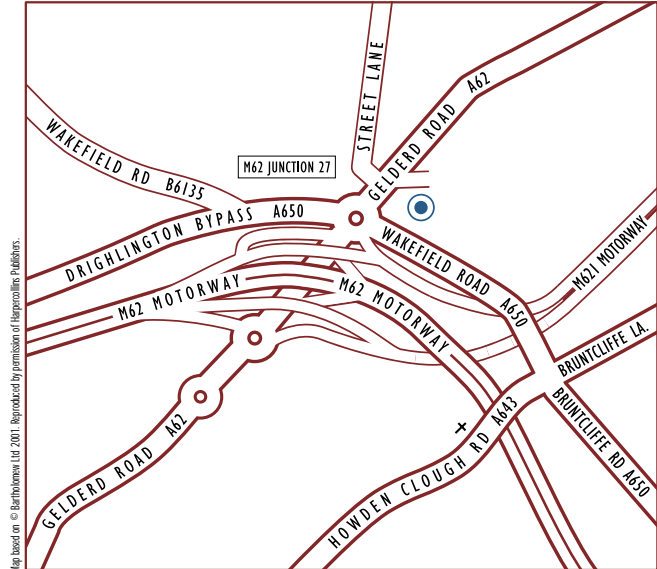

How to find us in . . .

Leeds

Mazars House
Gelderd Road
Gildersome
Leeds
LS27 7JN

Tel +44 (0)113 204 9797
Fax +44 (0)113 387 8760
www.mazars.co.uk

Directions to Mazars in Leeds

By Road

Mazars House is prominently positioned fronting both Wakefield Road and Gelderd Road at their intersection overlooking the Gildersome Roundabout. Ideally situated for road communications Mazars House is within approximately 500 meters of both the M621 and M62 (J27) motorways and also benefits access to Leeds, Wakefield and Bradford via the A62 Gelderd Road or A650 Wakefield/Bradford Road.

By Rail

Leeds is serviced by GNER trains. From London, trains depart from Kings Cross Station. The office is a 15 minute taxi journey from the station.