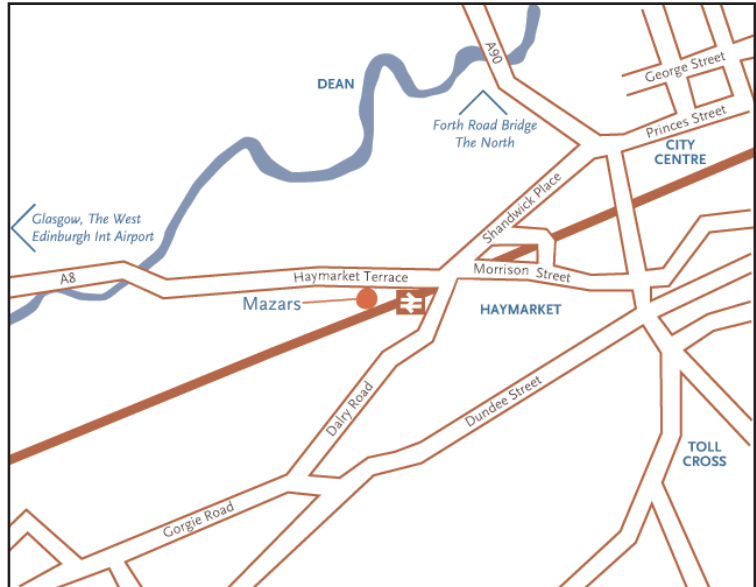

How to find us in . . .

Edinburgh

Donaldson House
97 Haymarket Terrace
Edinburgh
EH12 5HD
Tel : +44 (0)131 313 7900
Fax : +44 (0)131 313 7950
www.mazars.co.uk

Directions to Mazars in Edinburgh

By car

Donaldson House is located on the south side of 95 Haymarket Terrace which forms part of A8 Glasgow Road.

Car parking can be arranged via prior arrangement with Mazars beneath the building or there is a public carpark to the rear of the building. Both car parks are accessed via Devon Place which is located on the west elevation of Donaldson House.

By air

Edinburgh Airport is 7 miles to the west and is serviced by regular express bus services.

By rail

Haymarket railway station is approx 400m to the east.

From London Kings Cross trains are normally every hour on the hour travelling with GNER. Journey time is approximately 4 hours 30 minutes.