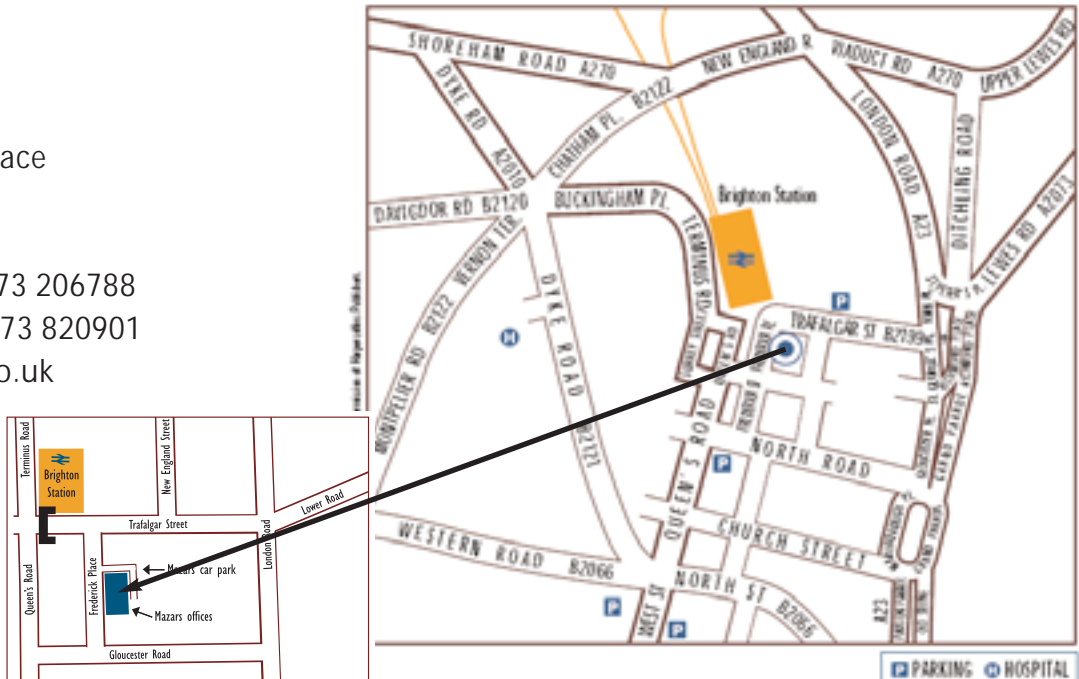

### Directions to Mazars in Brighton

#### By Road

From North via M23/A23 and East and West via A27 (bypass)

Follow the signs for A23 Brighton. After passing a large green area (Preston Park) on the left, follow the one way system, keeping in the right hand lane. At Preston Circus (fire station on left), turn right into New England Road. At the traffic lights before the railway bridge, turn left into New England Street following the road round to the right (you will pass the entrance to the Brighton Station car park on your right). After this, take the third road on the right into Blackman Street. Turn right into Trafalgar Street and proceed until you reach the railway bridge, then turn left into Frederick Place. Our offices are located approximately 100 yards on the left. The entrance to our car park is down the slope just before the office building.

From East via A259 (coast road)

Follow the signs for A259 Brighton. Proceed along Marine Parade until you reach the Brighton Pier. At the roundabout take the third exit into Old Steine and continue along Grand Parade, heading towards London A27. Turn left into Trafalgar Street (opposite St Peter's Church) and proceed until you reach the railway bridge, then turn left into Frederick Place. Our offices are located approximately 100

yards on the left. The entrance to our car park is down the slope just before the office building.

From West via A259 (coast road)

Follow the signs for A259 Brighton. Proceed along King's Road until you reach the Brighton Pier. At the roundabout, take the first exit into Old Steine and continue along Grand Parade, heading towards London A27. Turn left into Trafalgar Street (opposite St Peter's Church) and proceed until you reach the railway bridge, then turn left into Frederick Place. Our offices are located approximately 100 yards on the left. The entrance to our car park is down the slope just before the office building.