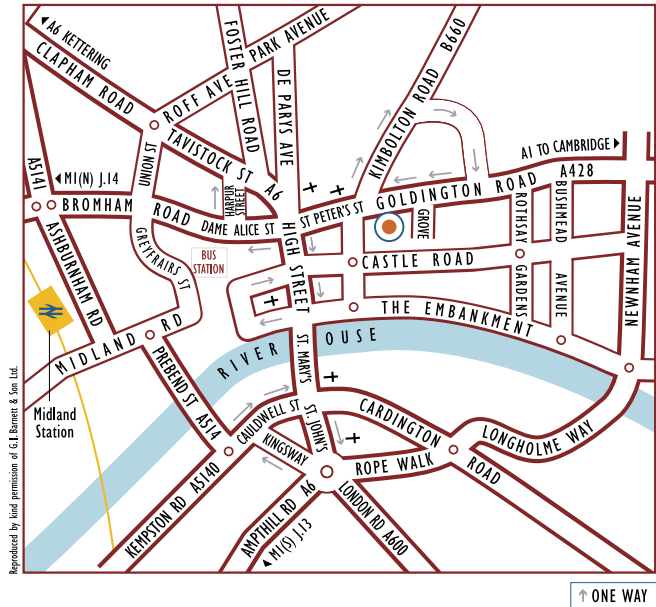

How to find us in . . .

Bedford

19 Goldington Road
Bedford
MK40 3JY

Tel :+44 (0)1234 402000
Fax :+44 (0)1234 402001
www.mazars.co.uk

Directions to Mazars in Bedford

By Road

From M1 North (J14) and Milton Keynes:

- Follow signs for A422 and then A428 to Bedford.
- At the double mini roundabout (after the railway bridge) go straight on. Having crossed the next set of lights, you will see Bedford High School and the prison on your left. At the next lights, follow the one-way system round to the left and turn right at the junction. Turn left at the next lights.
- Go straight on at the next traffic lights, following the one-way system and signs to A428 Cambridge. Stay in the right hand lane and follow directions for the A428 West. Filter into the left-hand lane. The office is approximately 50m ahead of you on the left behind a low wall. There are parking spaces outside.

From M1 South (J13), Milton Keynes & Luton

- Follow signs for Bedford.
- Pass the hospital on the left and cross over the railway. At the roundabout take the third exit, following signs for A428 Cambridge. Go straight across the next roundabout and cross the river.
- Take the first exit at the next roundabout. At the lights at the junction with the A428 turn left. Follow this road for approximately 1 mile.

- Follow signs for A428 Bedford.
- As you approach the town centre, you will pass the rugby ground on your right and The Cricketers pub on your left. Our office is on the left approximately 50m after the pub, behind a low wall. There are parking spaces outside.